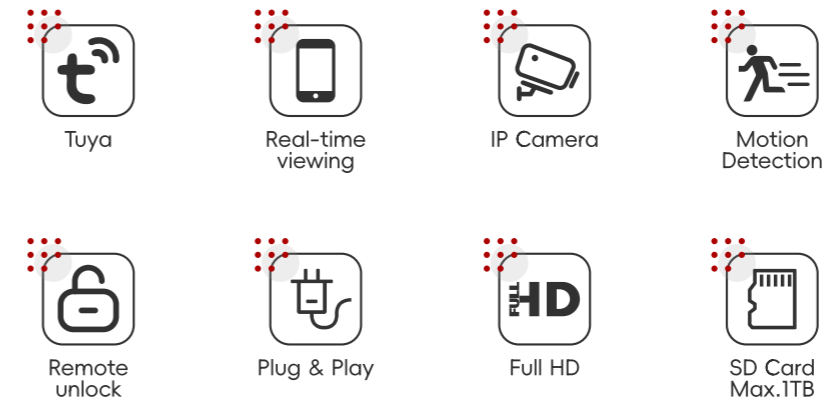

## System Diagram

## Digital 2-Wire Smart Video Intercom With AI Human Detection

### Support to connect

- \* It is connected to the door intercom system via 2-wire IP full-duplex technology and become indispensable in your everyday life.
- \* The Digital 2-wire non-polarity connection method significantly simplifies the device's wiring process, eliminating the need to distinguish between positive and negative poles, effectively reducing the installation error rate.
- \* Equipped with advanced H.265 video compression technology, it significantly enhances storage efficiency and reduces video storage costs.