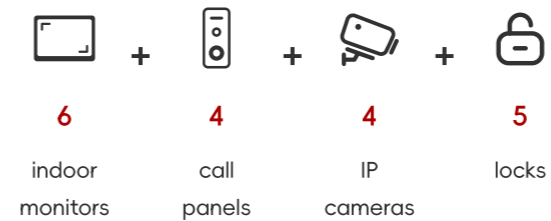

Support to connect