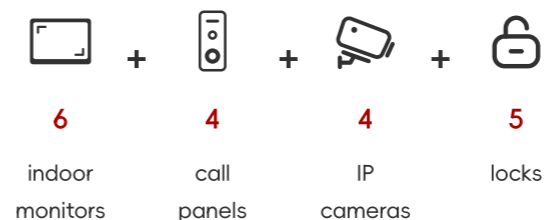

Support to connect