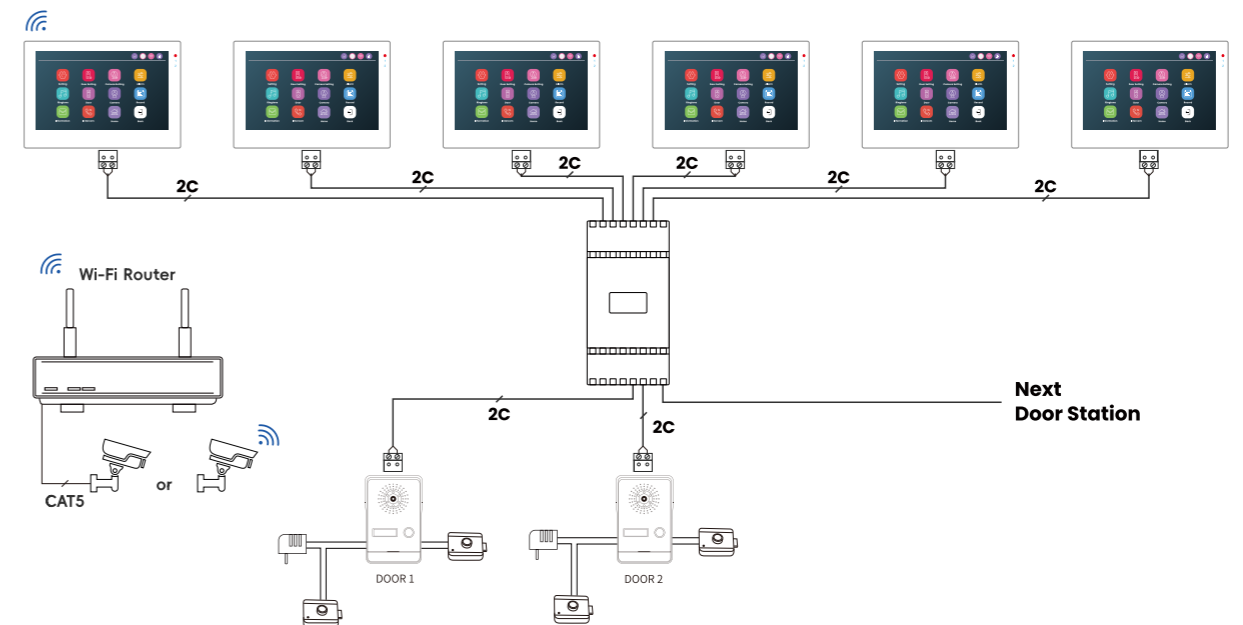

## Digital 2-Wire Smart Video Intercom With AI Human Detection

## Function

2 Wire

### Support to connect

- \* It is connected to the door intercom system via 2-wire IP full-duplex technology and become indispensable in your everyday life.
- \* The Digital 2-wire non-polarity connection method significantly simplifies the device's wiring process, eliminating the need to distinguish between positive and negative poles, effectively reducing the installation error rate.
- \* Equipped with advanced H.265 video compression technology, it significantly enhances storage efficiency and reduces video storage costs.

## System Diagram