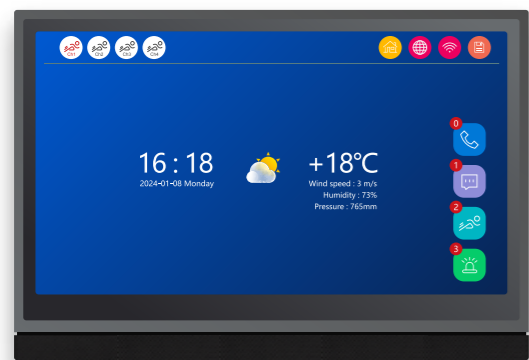

745 IPS Screen Touch screen

Display	7-inch
Resolution	1024*600
Dimension	224*164*24.5mm
Material	ABS plastic
Working Temperature	-10°C to + 50°C
Installation	Surface mounting
Connection	2-Wire / 4-Wire / Cat5 or Cat6
Memory slot	Micro SD card

System support:
i-Top / i-Bus / i-Smart / i-Honor

Color : ☐ ☐ ☒