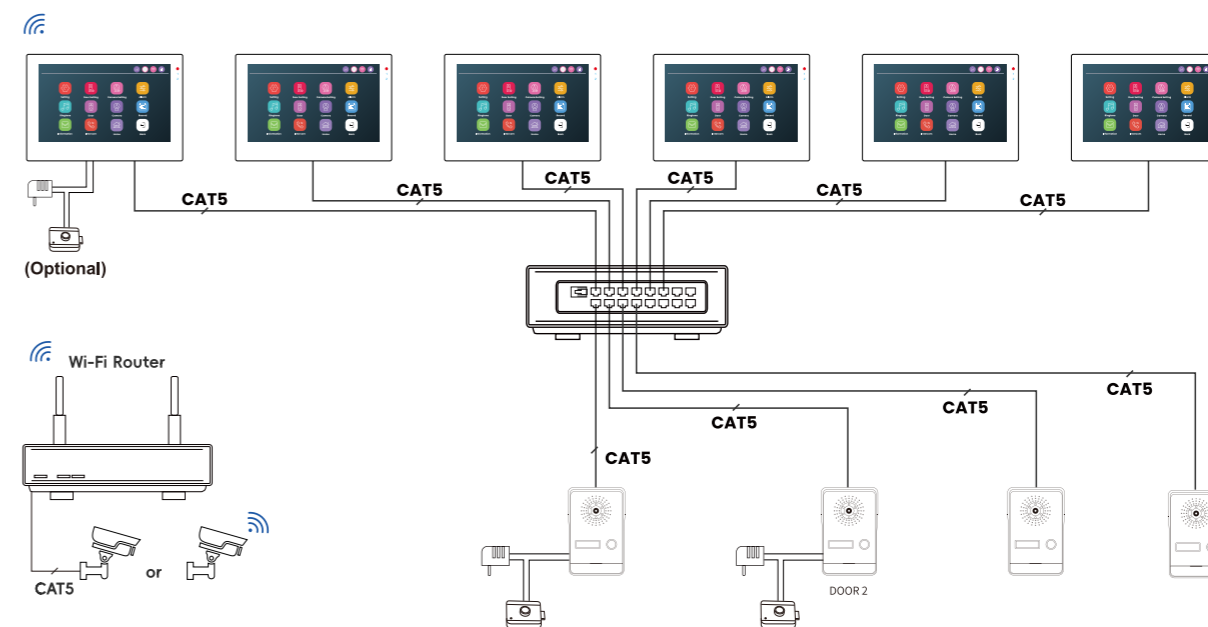

## TCP/IP Smart Video Intercom For Apartment

## Function

Cat5/6

### Support to connect

- \* Access video wherever the network reaches, giving your video surveillance power, connection, and control with a single Cat5/6 cable.
- \* Caution ! Please DO NOT use non-standard PoE switches.
- \* Up to 150 meters from door station to the last monitor.
- \* Up to 240 units in one system(For Apartment)

## System Diagram