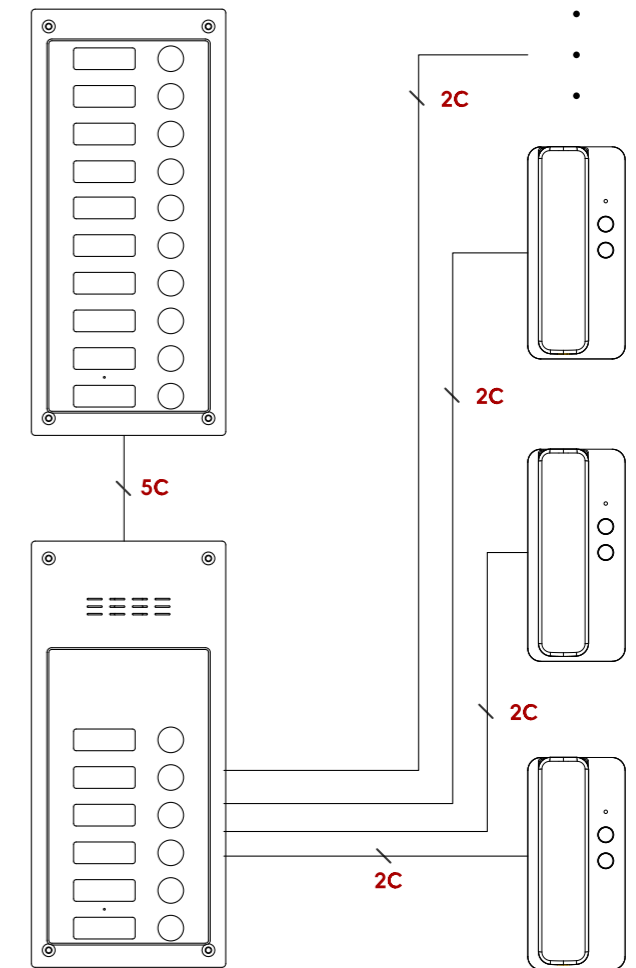

Analog Apartment System

Extension