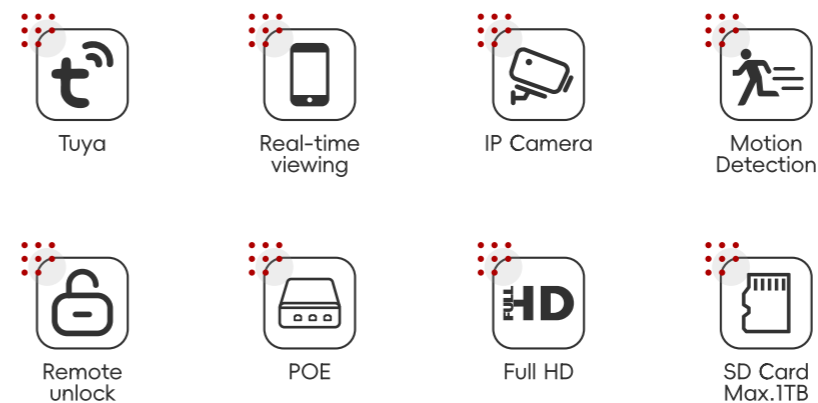

Function

Cat5/6